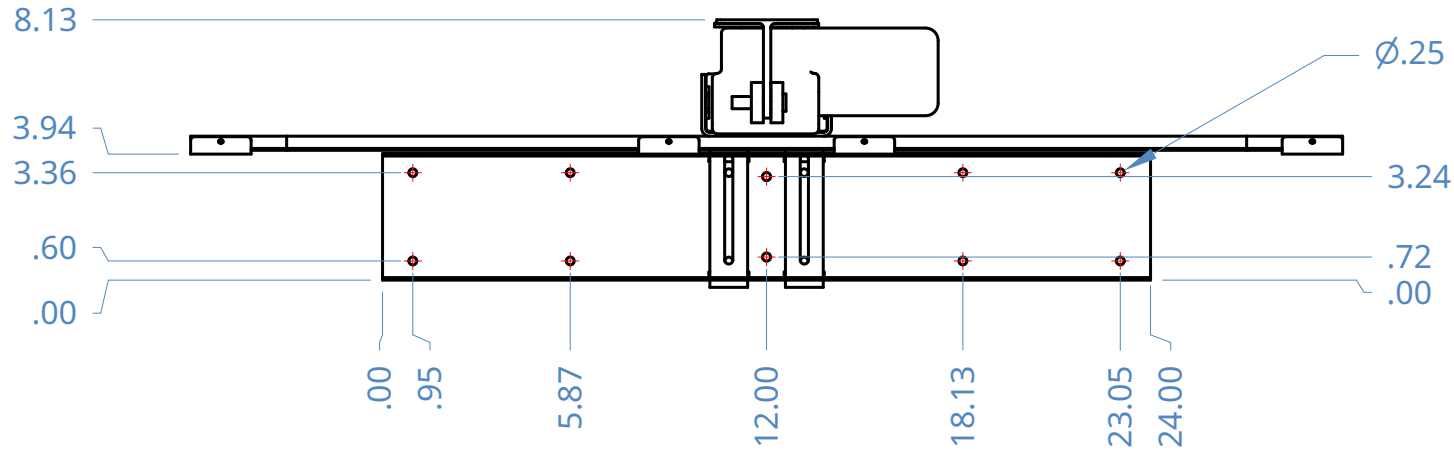

PART NUMBER
FA-UTVL-200-XX

DESCRIPTION
DROP DOWN TV LIFT

**DRYWALL MOUNTING DIMENSIONS
BOTTOM VIEW**

**WALL MOUNTING DIMENSIONS
BACK VIEW**

STROKE	A	B
30"	40.53"	41"
40"	50.53"	51"
50"	60.53"	61"