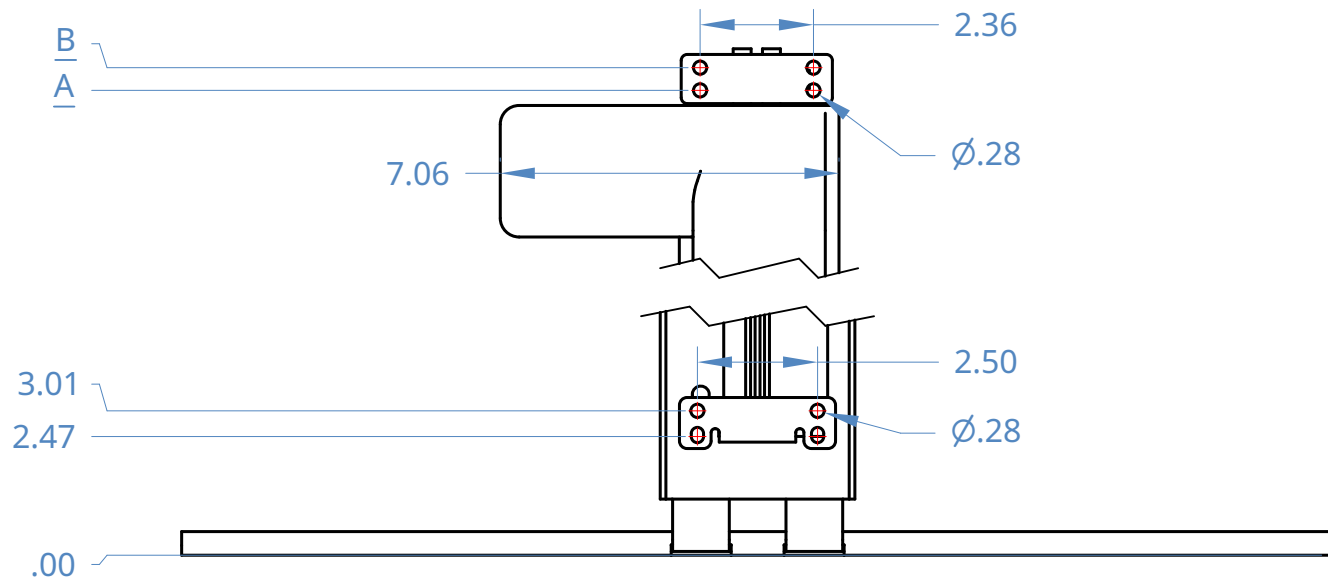

PART NUMBER
FA-UTVL-200-XX

DESCRIPTION
DROP DOWN TV LIFT

**DRYWALL MOUNTING DIMENSIONS
BOTTOM VIEW**

**WALL MOUNTING DIMENSIONS
BACK VIEW**

STROKE	A	B
30"	40.53"	41"
40"	50.53"	51"
50"	60.53"	61"