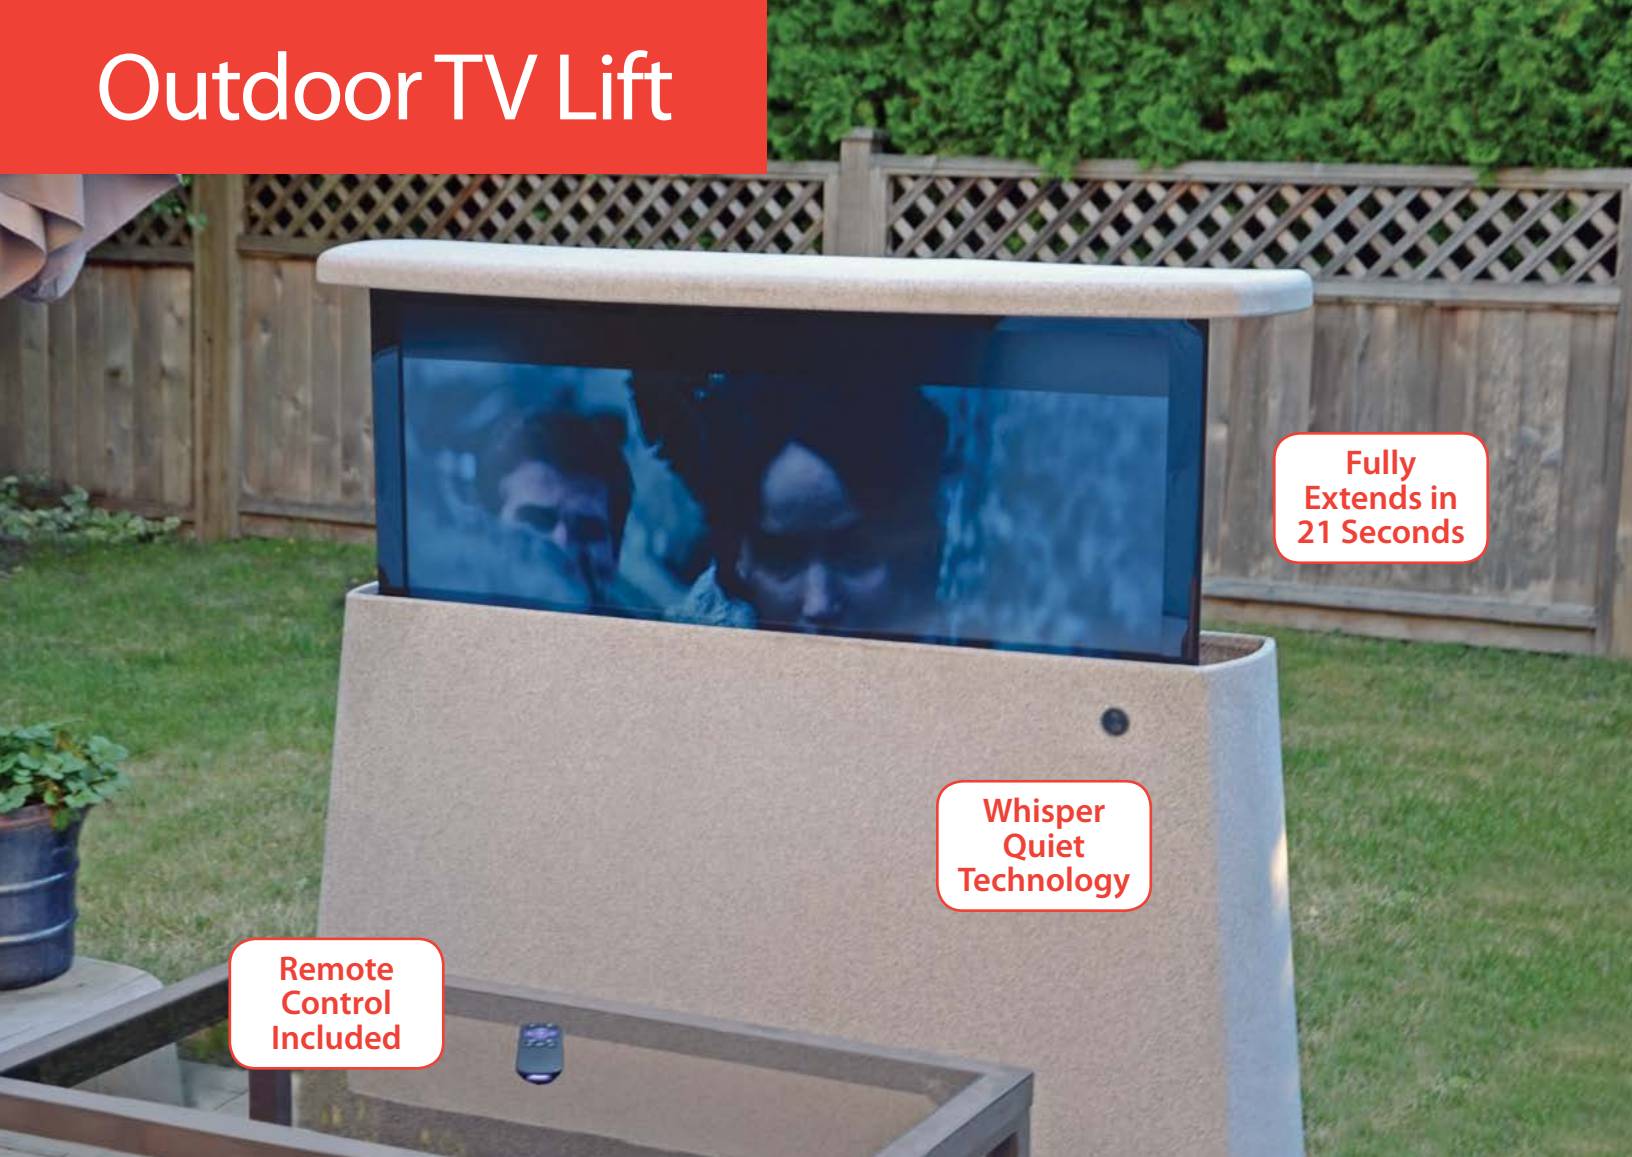

Outdoor TV Lift

Aprilia
Technologies

Elevating Outdoor Entertainment

The Outdoor TV Lift offers cost effective luxury, and adds a premium feel to any outdoor space.

Outdoor TV Lift is whisper quiet, portable, includes a universal mount for televisions up to 50" and a wireless remote control.

Outdoor TV Lift

Remote
Control
Included

Whisper
Quiet
Technology

Fully
Extends in
21 Seconds

Raise Your Standards of Outdoor Living and Entertainment

Watch the game outside or enjoy a movie under the stars. Ideal for all outdoor spaces, indoor events, and portable enough to use for travel. Using lift technology - as seen on HGTV - as well as quality manufacturing to provide a seamless fit and finish, Aprilia Technologies' mission is to raise the standards of outdoor entertainment and living.

- Modern design
- Portable enough to relocate as required
- Quick to assemble
- High grade steel, LLDPE, and aluminum construction
- Whisper quiet
- Universal mounting for TVs up to 50"
- Lifts up to 160lbs
- Fully extends in 21 seconds
- Water resistant
- Variety of colours available