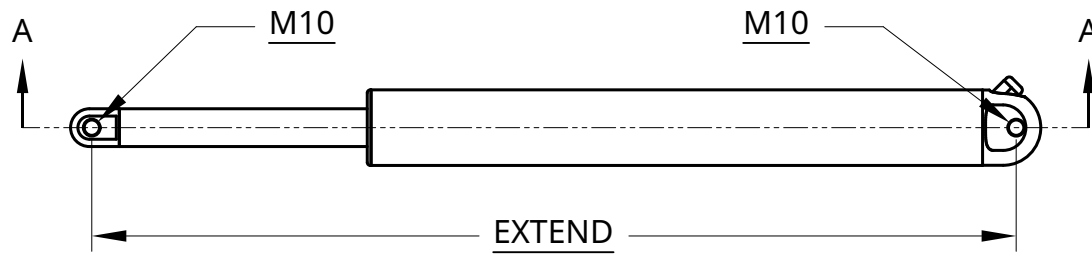

PART NUMBER
FA-BH50-XXXX-12-X

DESCRIPTION
BULLET SERIES 50 CAL. ACTUATOR

STROKE	RETRACT	EXTEND	BODY
6"	18.21"	24.07"	16.05"
8"	20.18"	28.01"	18.02"
10"	22.14"	31.95"	19.99"
12"	24.11"	35.88"	21.96"
18"	31.99"	49.66"	29.83"
24"	37.89"	61.47"	35.73"
30"	45.77"	75.25"	43.61"
36"	51.67"	87.07"	49.52"
40"	55.61"	94.94"	53.45"