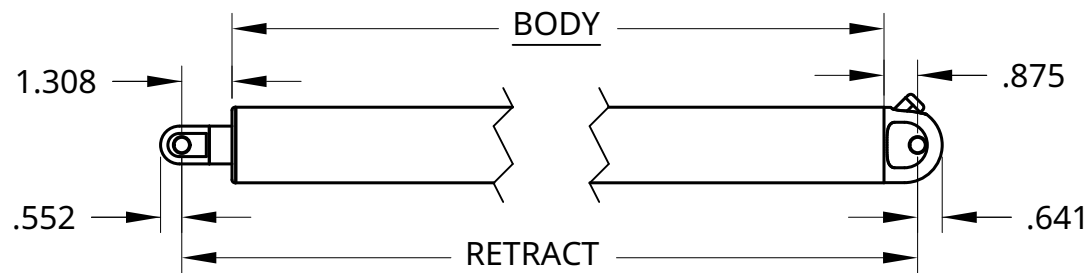

PART NUMBER
FA-BH50-XXXX-12-X

DESCRIPTION
BULLET SERIES 50 CAL. ACTUATOR

STROKE	RETRACT	EXTEND	BODY
6"	18.21"	24.07"	16.05"
8"	20.18"	28.01"	18.02"
10"	22.14"	31.95"	19.99"
12"	24.11"	35.88"	21.96"
18"	31.99"	49.66"	29.83"
24"	37.89"	61.47"	35.73"
30"	45.77"	75.25"	43.61"
36"	51.67"	87.07"	49.52"
40"	55.61"	94.94"	53.45"