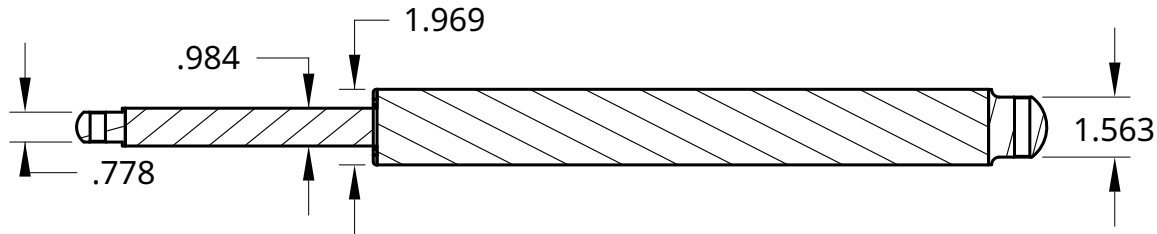

PART NUMBER
FA-BH50-XXXX-12-X

DESCRIPTION
BULLET SERIES 50 CAL. ACTUATOR

STROKE	RETRACT	EXTEND	BODY
6"	18.21"	24.07"	16.05"
8"	20.18"	28.01"	18.02"
10"	22.14"	31.95"	19.99"
12"	24.11"	35.88"	21.96"
18"	31.99"	49.66"	29.83"
24"	37.89"	61.47"	35.73"
30"	45.77"	75.25"	43.61"
36"	51.67"	87.07"	49.52"
40"	55.61"	94.94"	53.45"