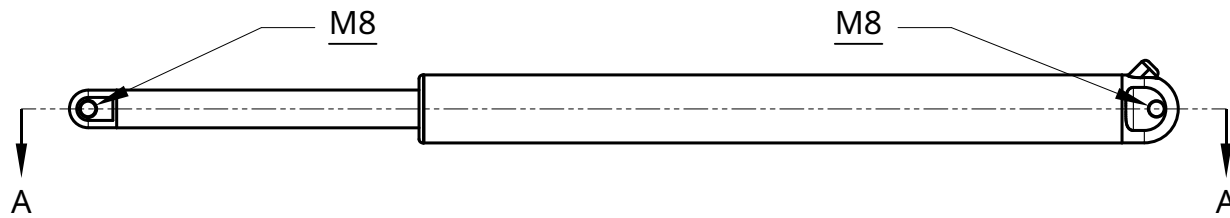

PART NUMBER  
FA-BH36-XXX-12-X

DESCRIPTION  
BULLET SERIES 36 CAL. ACTUATOR

STROKE	RETRACT	EXTEND	BODY
6"	16.34"	22.26"	14.65"
8"	18.30"	26.20"	16.64"
12"	23.42"	35.25"	21.76"
14"	25.39"	35.19"	23.73"
18"	30.51"	48.24"	28.85"
22"	34.45"	56.12"	32.78"