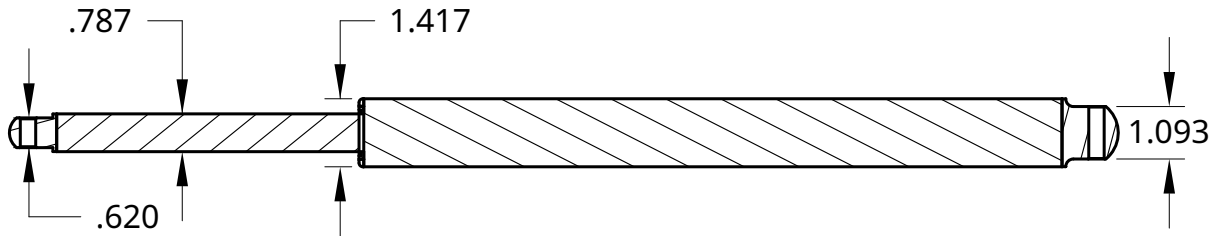

PART NUMBER  
FA-BH36-XXX-12-X

DESCRIPTION  
BULLET SERIES 36 CAL. ACTUATOR

STROKE	RETRACT	EXTEND	BODY
6"	16.34"	22.26"	14.65"
8"	18.30"	26.20"	16.64"
12"	23.42"	35.25"	21.76"
14"	25.39"	35.19"	23.73"
18"	30.51"	48.24"	28.85"
22"	34.45"	56.12"	32.78"