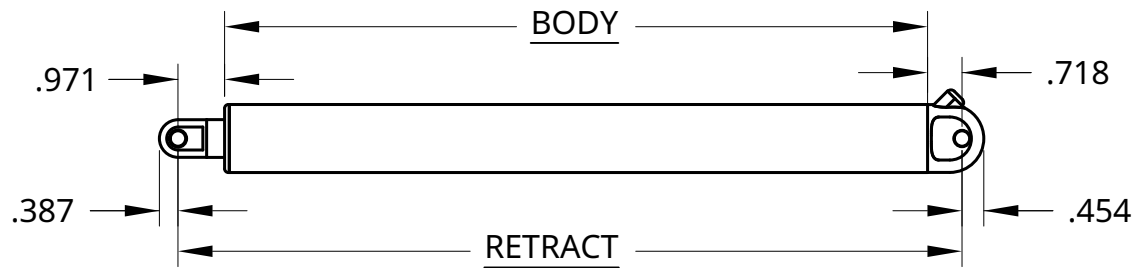

PART NUMBER  
FA-BH36-XXX-12-X

DESCRIPTION  
BULLET SERIES 36 CAL. ACTUATOR

STROKE	RETRACT	EXTEND	BODY
6"	16.34"	22.26"	14.65"
8"	18.30"	26.20"	16.64"
12"	23.42"	35.25"	21.76"
14"	25.39"	35.19"	23.73"
18"	30.51"	48.24"	28.85"
22"	34.45"	56.12"	32.78"